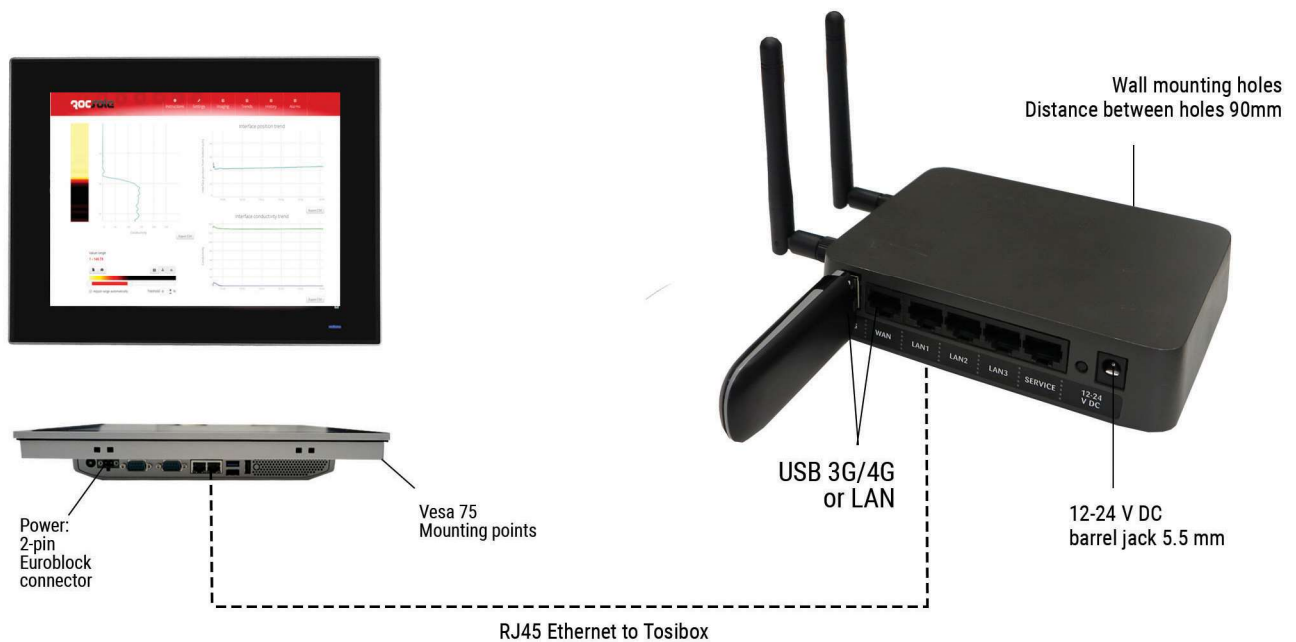

SAFE ZONE

SETUP | REMOTE CONNECTION

TOSIBOX

- CAN UTILIZE BOTH WIRED AND WIRELESS LOCAL NETWORKS & MOBILE NETWORKS WITH A 3G/4G MODEM
- ENABLES REMOTE SYSTEM MONITORING BY PROVIDING VPN CONNECTIONS SECURED WITH A HARDWARE KEY (requires internet access)